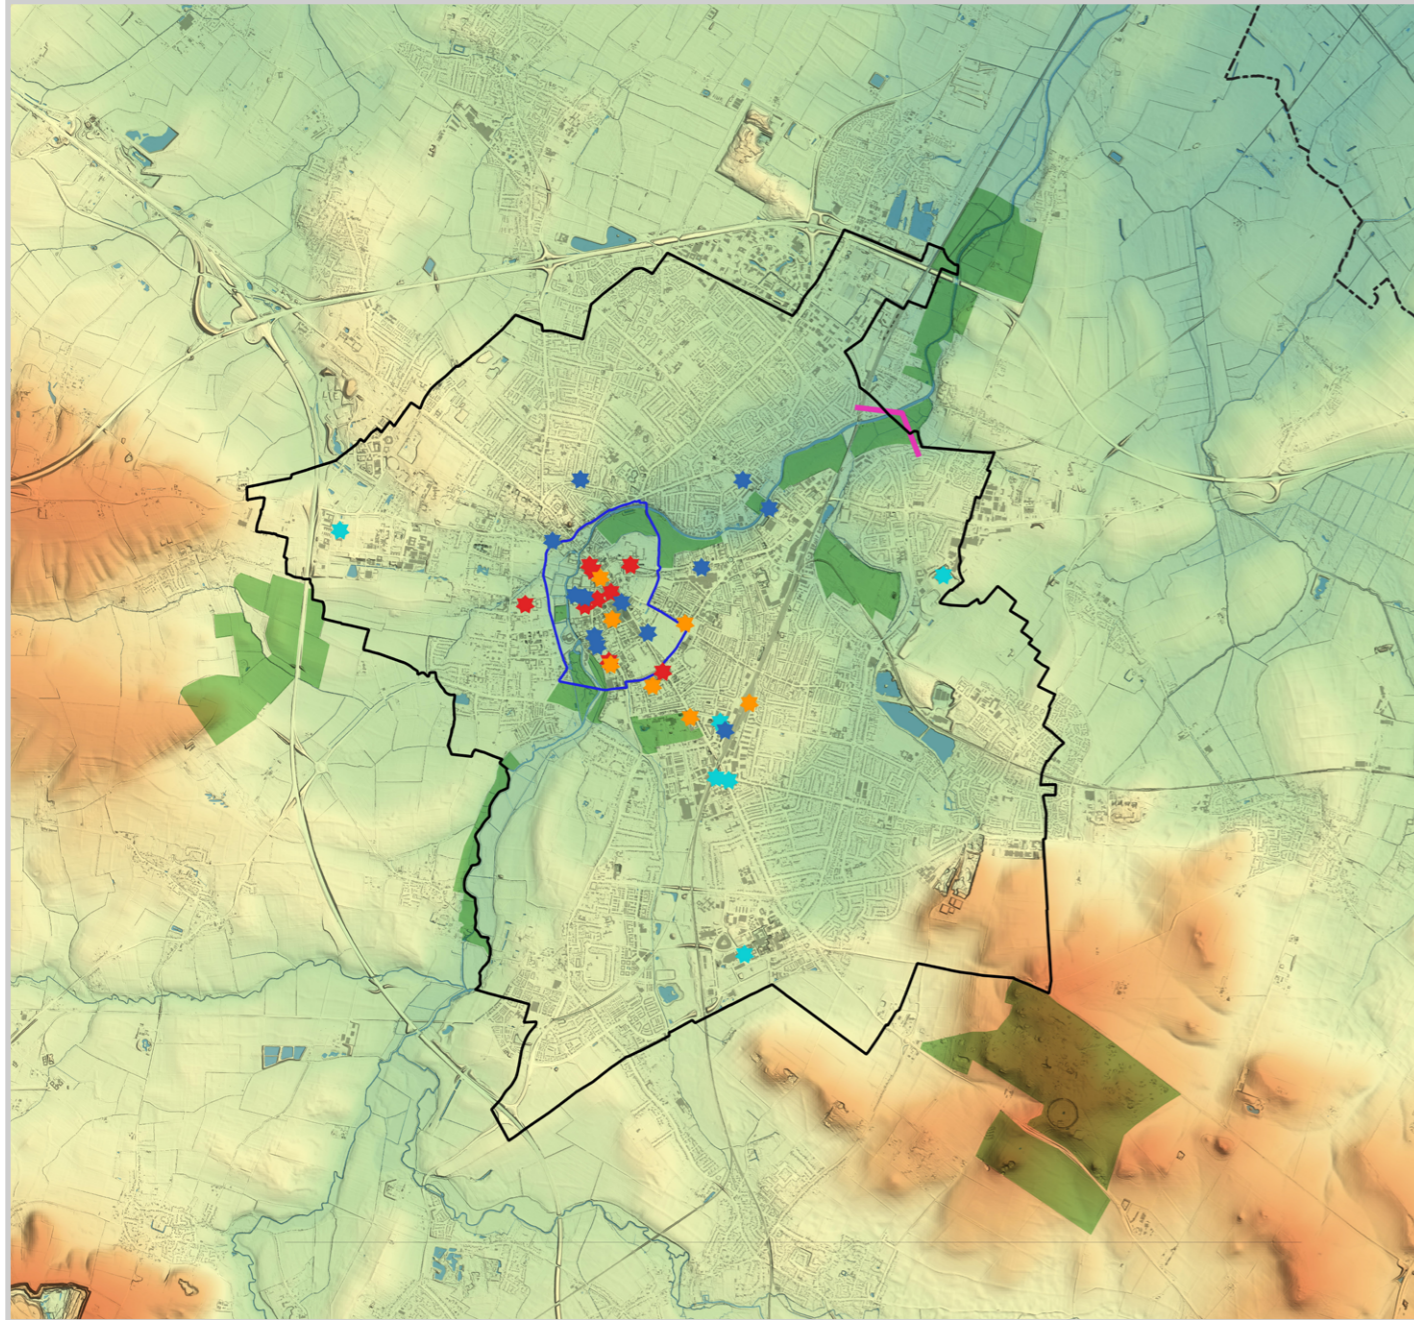

Aerial view of Cambridge Historic Core along River Cam ©shutterstock

DYNAMIC VIEWPOINTS L - Q

Viewpoint L: Ditton Meadows

Viewpoint M: Stourbridge Common

Viewpoint L: Ditton Meadows

Viewpoint M: Stourbridge Common