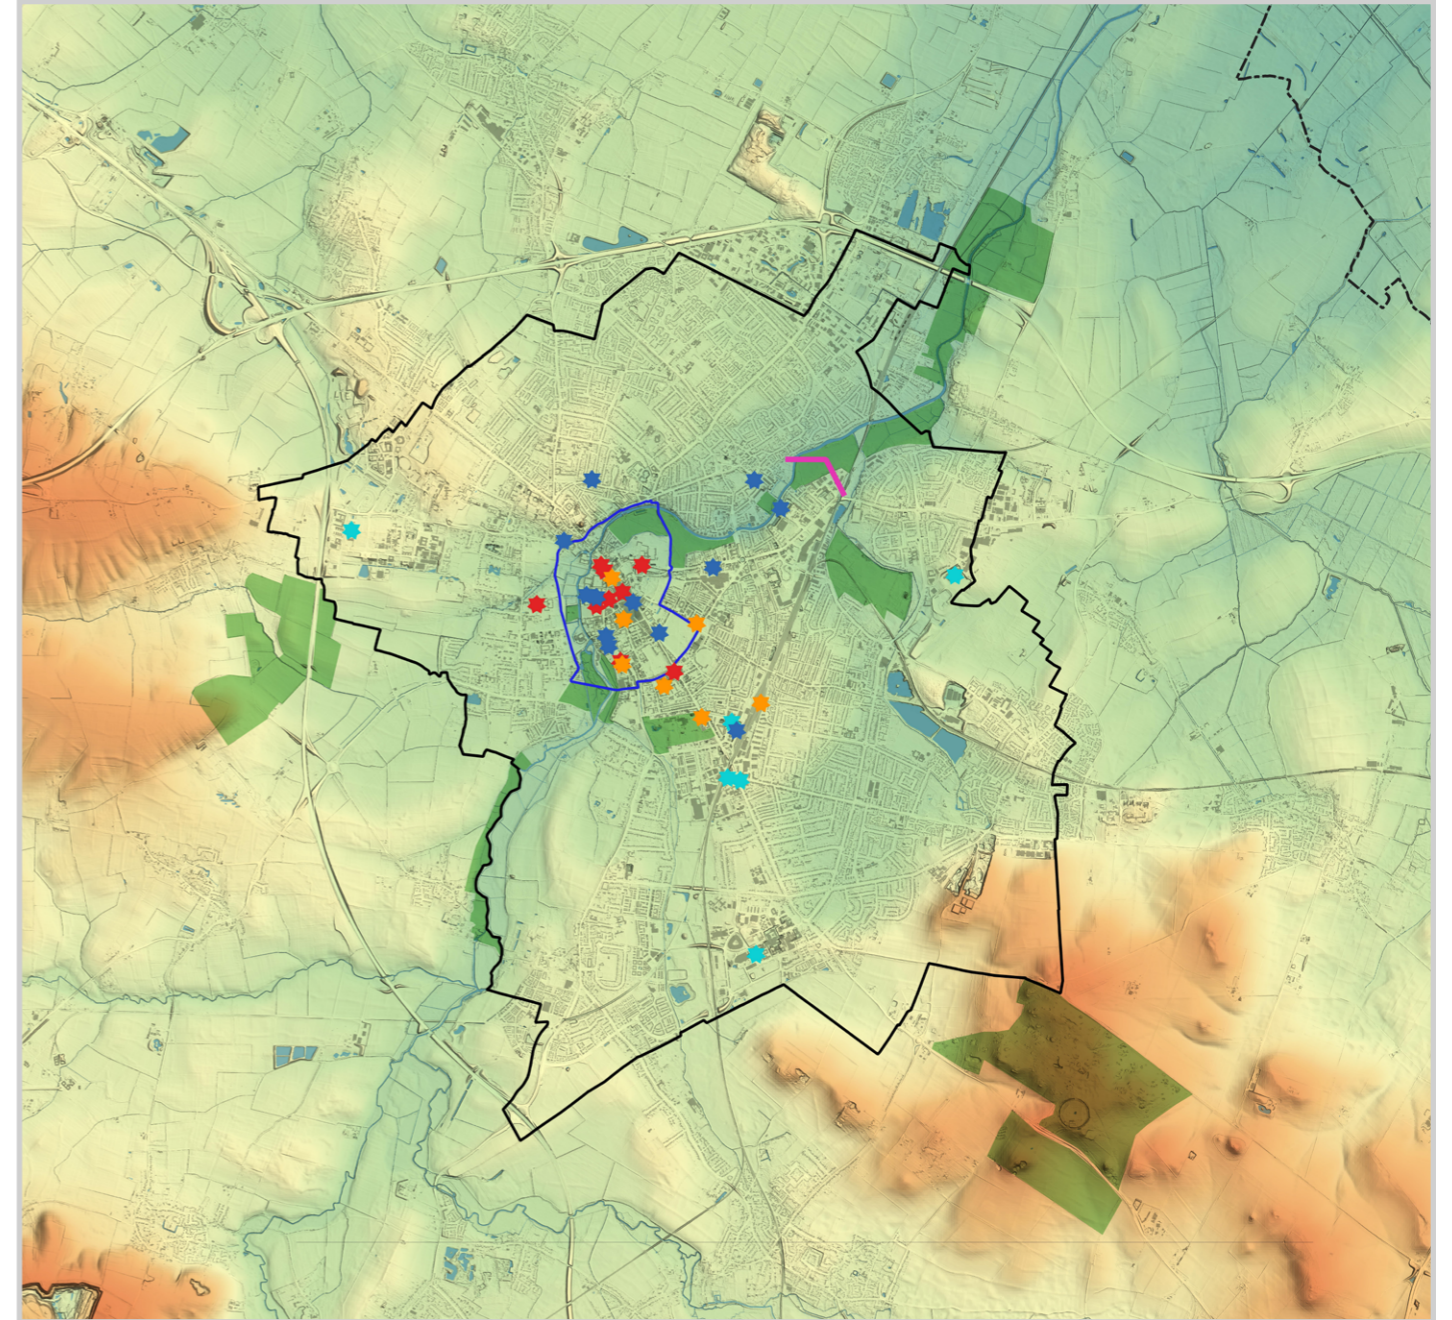

Aerial view of Cambridge Historic Core along River Cam ©shutterstock

DYNAMIC VIEWPOINTS L - Q

Viewpoint L: Ditton Meadows

Viewpoint M: Stourbridge Common

Viewpoint L: Ditton Meadows

Viewpoint M: Stourbridge Common