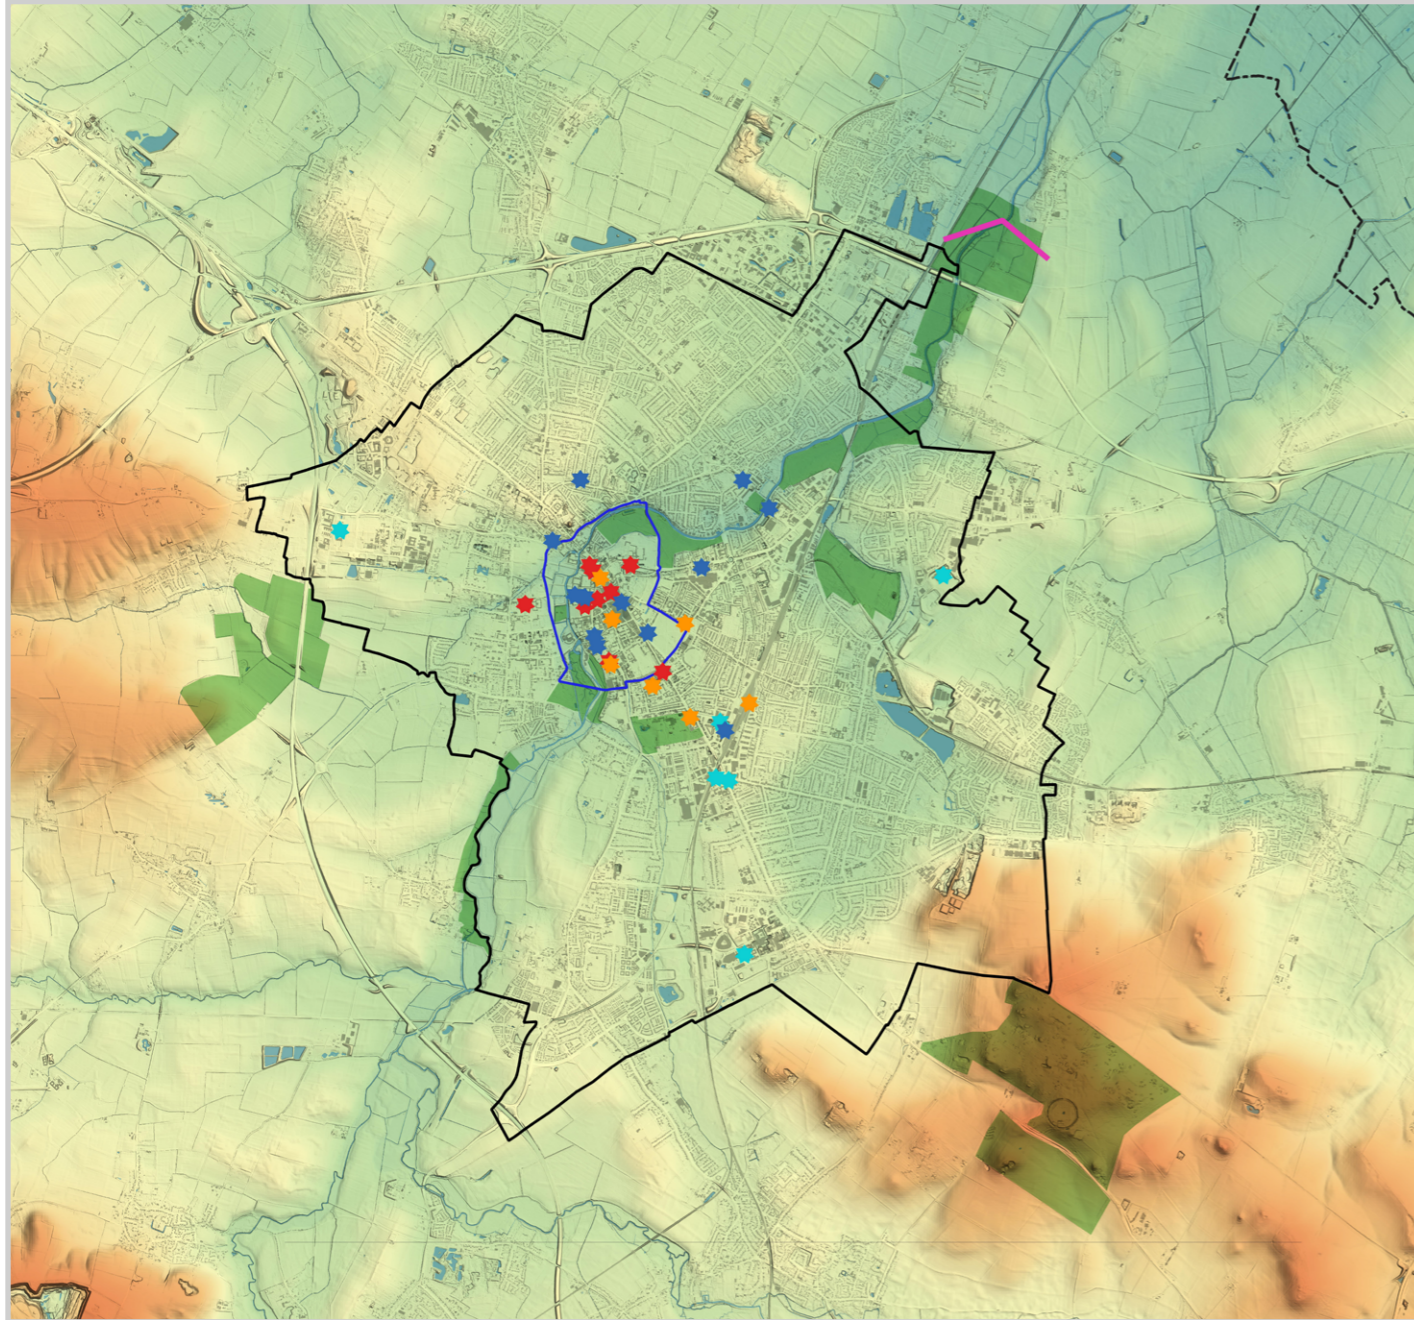

---

**Viewpoint N: Bates Bike Lock**

---

**Viewpoint O: Grantchester Meadow 1**

**Viewpoint N: Bates Bike Lock**

**Viewpoint O: Grantchester Meadow 1**

---

**Viewpoint P: Grantchester Meadow 2**

---

**Viewpoint Q: M11/A1309 Roundabout**

**Viewpoint P: Grantchester Meadow 2**

**Viewpoint Q: M11/A1309 Roundabout**