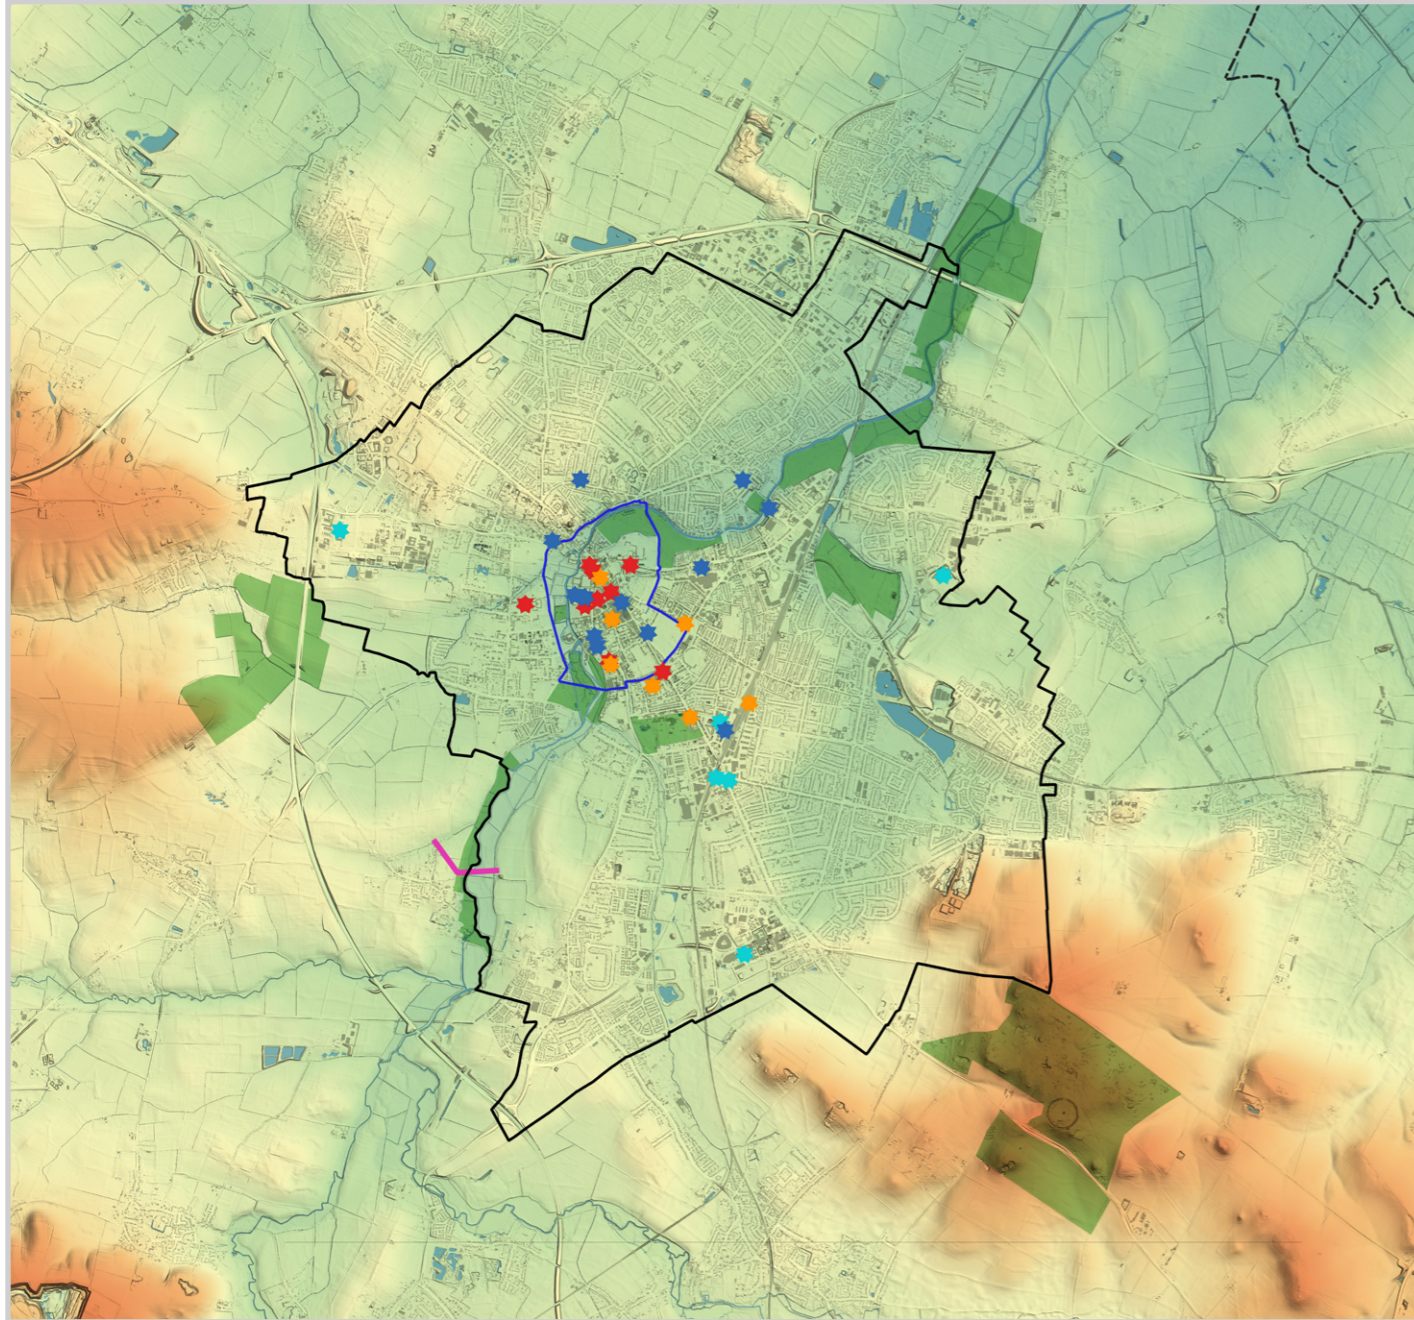

---

**Viewpoint N: Bates Bike Lock**

---

**Viewpoint O: Grantchester Meadow 1**

**Viewpoint N: Bates Bike Lock**

**Viewpoint O: Grantchester Meadow 1**

---

**Viewpoint P: Grantchester Meadow 2**

---

**Viewpoint Q: M11/A1309 Roundabout**

**Viewpoint P: Grantchester Meadow 2**

**Viewpoint Q: M11/A1309 Roundabout**