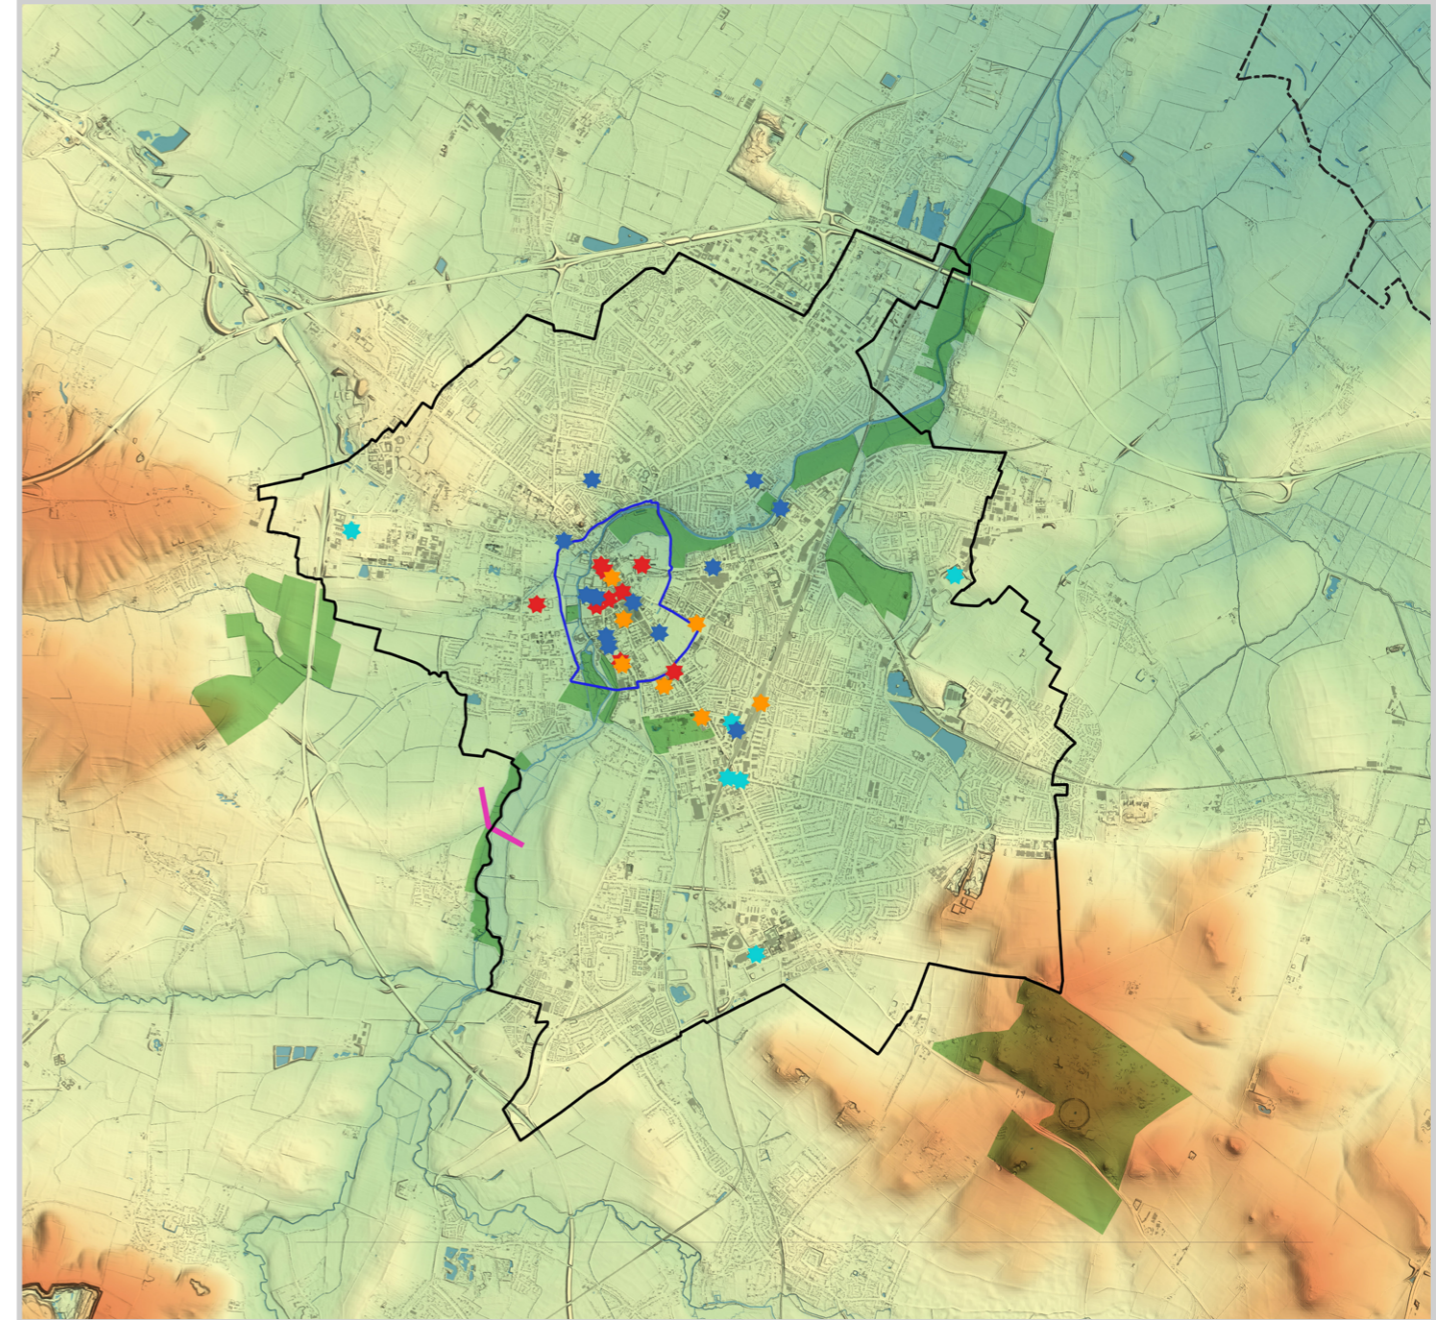

---

**Viewpoint N: Bates Bike Lock**

---

**Viewpoint O: Grantchester Meadow 1**

**Viewpoint N: Bates Bike Lock**

**Viewpoint O: Grantchester Meadow 1**

---

**Viewpoint P: Grantchester Meadow 2**

---

**Viewpoint Q: M11/A1309 Roundabout**

**Viewpoint P: Grantchester Meadow 2**

**Viewpoint Q: M11/A1309 Roundabout**