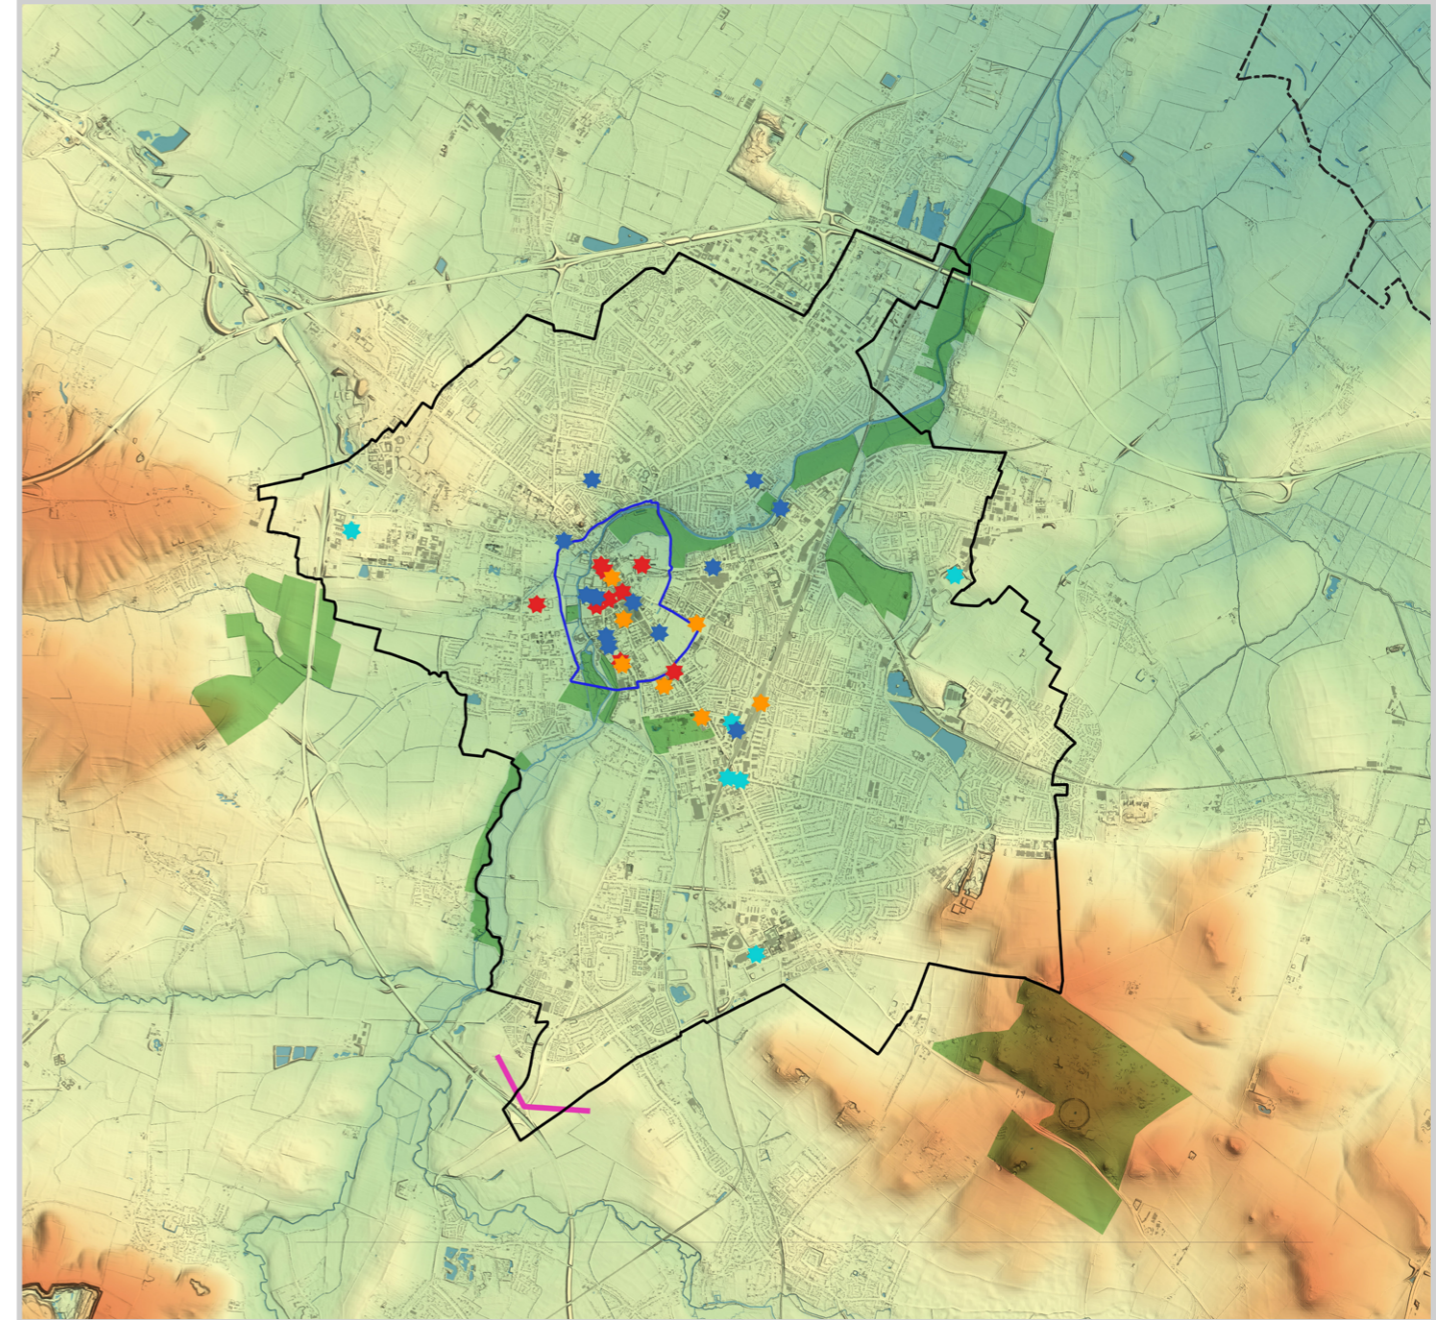

---

**Viewpoint N: Bates Bike Lock**

---

**Viewpoint O: Grantchester Meadow 1**

**Viewpoint N: Bates Bike Lock**

**Viewpoint O: Grantchester Meadow 1**

---

**Viewpoint P: Grantchester Meadow 2**

---

**Viewpoint Q: M11/A1309 Roundabout**

**Viewpoint P: Grantchester Meadow 2**

**Viewpoint Q: M11/A1309 Roundabout**